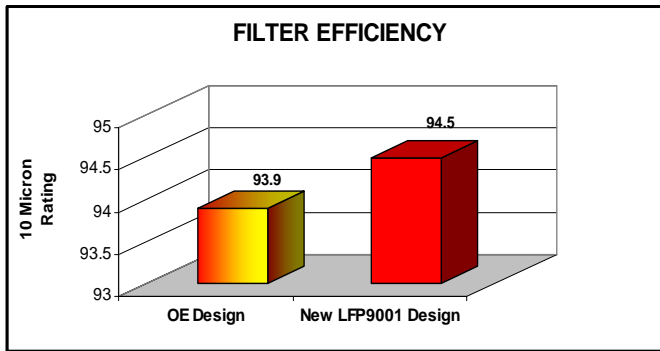

NEW LFP9001!

**Designed For Maximum
Performance!**

- Full Micro-Glass Element Design For Improved Efficiency!
- 2X More Capacity!
- Positive Lock Design For Easier Installation, Better Fit!

**QUALITY
AND
PERFORMANCE
GUARANTEED!**

J-Hook Cross-Section

*Both filters tested under identical conditions per SAE HS806

The information contained herein is intended to be used as an indication of performance and is not meant to be used as an exact specification. The information is based upon test data and is subject to test and material variability. Changes may occur based upon technology, process and material innovation as Champion strives to attain the highest levels of performance and customer satisfaction. These changes may occur without notification.