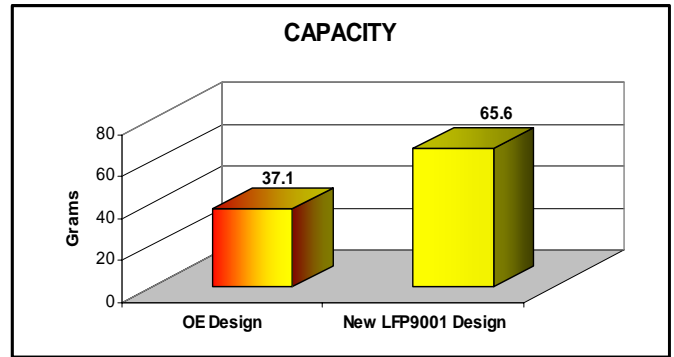

J-Hook Cross-Section

*Both filters tested under identical conditions per SAE HS806

The information contained herein is intended to be used as an indication of performance and is not meant to be used as an exact specification. The information is based upon test data and is subject to test and material variability. Changes may occur based upon technology, process and material innovation as Champion strives to attain the highest levels of performance and customer satisfaction. These changes may occur without notification.

WARRANTY

Luber-finer filters are guaranteed to be free from defects in material and workmanship.

In the event of an engine or equipment failure directly caused by a proven defective Luber-finer filter, which was properly installed and changed following the engine or equipment manufacturer's recommended service intervals, Luber-finer will restore the engine or equipment to a condition equivalent to that existing just before the failure.

Claims for engine or equipment repairs provided under this warranty must be submitted within 30 days after discovery of damage. Luber-finer Technical Services Department reserves the right to examine the engine or equipment and filter to determine the amount of damage and whether it was caused by a defective Luber-finer filter.

This warranty gives you specific legal rights. You may have other rights which vary from state to state.

Engine and equipment manufacturer's warranties remain in effect when Luber-finer filters are used.

GENUINE **Luber-finer**® WORLD FAMOUS FILTERS

LUBER-FINER IS A REGISTERED TRADEMARK OF CHAMPION LABORATORIES, INC.

LF02-LW1