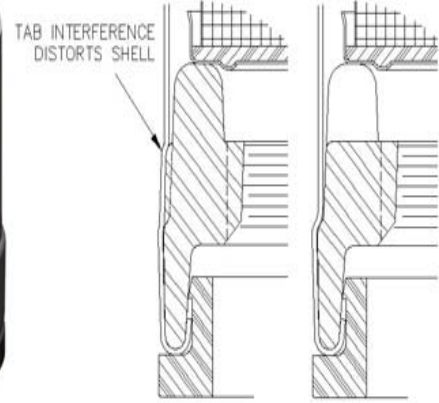

NEW LFP9001!

**Designed For Maximum
Performance!**

- Full Micro-Glass Element Design For Improved Efficiency!
- 2X More Capacity!
- Positive Lock Design For Easier Installation, Better Fit!

**QUALITY
AND
PERFORMANCE
GUARANTEED!**

J-Hook Cross-Section

*Both filters tested under identical conditions per SAE HS806

The information contained herein is intended to be used as an indication of performance and is not meant to be used as an exact specification. The information is based upon test data and is subject to test and material variability. Changes may occur based upon technology, process and material innovation as Champion strives to attain the highest levels of performance and customer satisfaction. These changes may occur without notification.